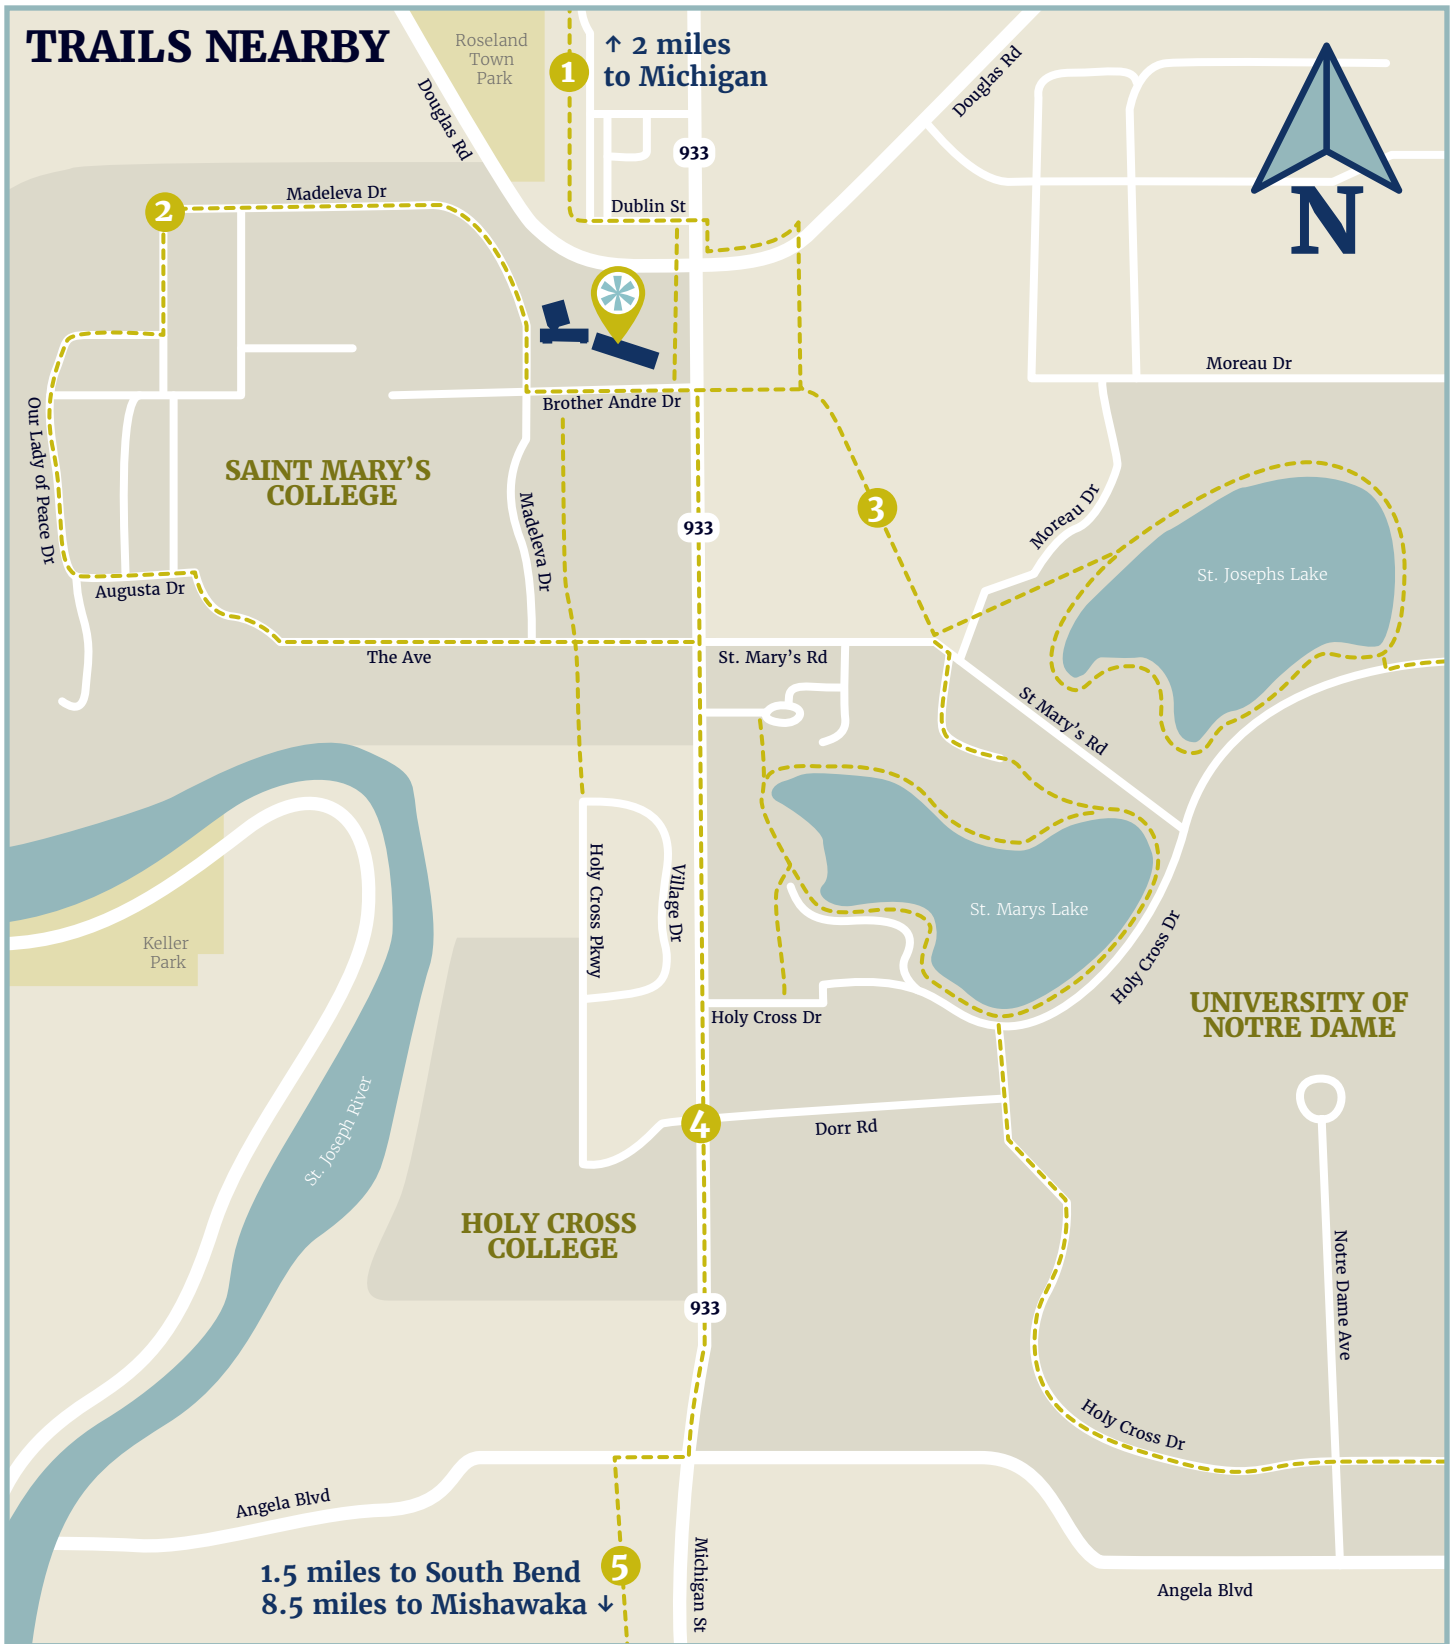

TRAILS NEARBY

- 1 Head North to the state line (2 miles) or to downtown Niles, Mi. (8 miles)
- 2 Loop around Saint Mary's College (2 miles)
- 3 Loop around the lakes at Notre Dame (2 miles) or around campus (3 miles)
- 4 Head South on 933 (1 mile)
- 5 Head Southeast to downtown South Bend (1.5 miles) or to downtown Mishawaka (8.5 miles)